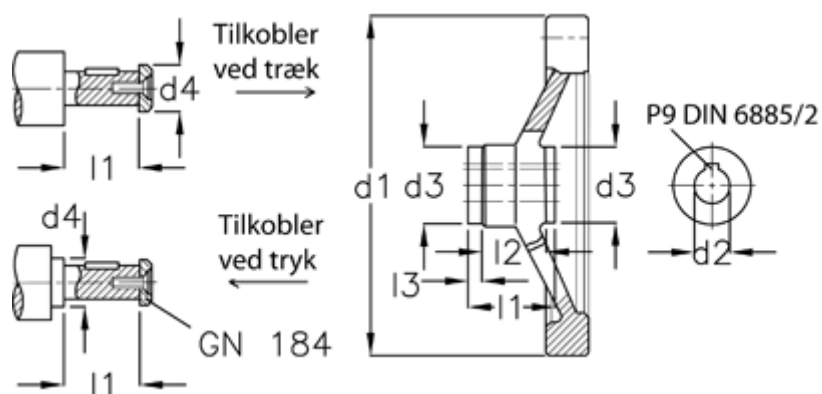

Article number: 20368306

Description: E+G Handwheel
GN 321.4-140-K14-A-ZI

Measures

$d1$	=	140
$d2$ H7	=	14
$d3$	=	32
$d4$ max	=	21
$l1$	=	32.5
$l2$	=	20
$l3$	=	6